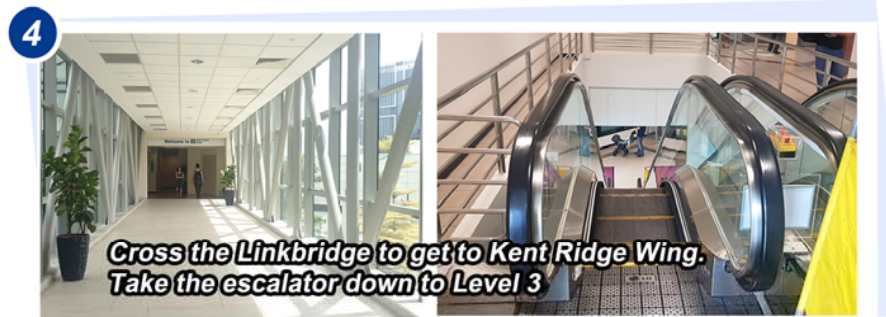

Getting to NUHS Tower Block

From Kent Ridge Wing MRT Station (via Exit C, NUH Medical Centre)