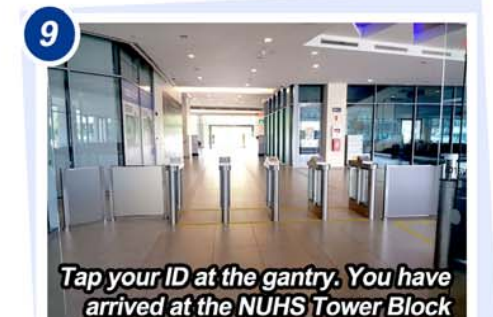

Getting to NUHS Tower Block

From Kent Ridge Wing MRT Station (via Exit C, NUH Medical Centre)